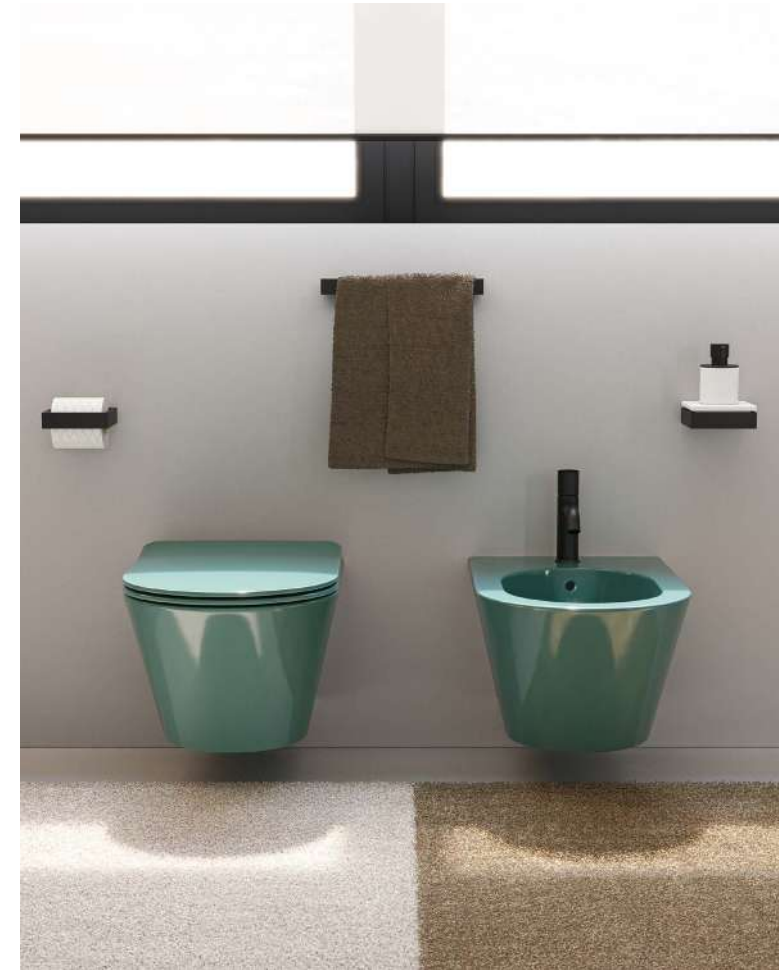

**mare - lavabo ovale monoforo70 **
oval washbasin with one hole 70: smeraldo