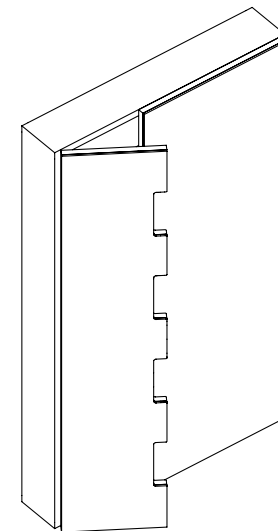

SPECCHI / MIRRORS

SPECCHIO ZIP REVERSIBILE
Zip mirror, reversible
cm 66 x 4,5 x 110 h

SPECCHIO LUC RETTANGOLARE REVERSIBILE CON LUCE LED
Rectangular Luc mirror with LED light, reversible
cm 40 x 6 x 110 h

OLTREMARE

SMERALDO

ALGA

CORALLO

NINFEA

ANEMONE

SPECCHI CONTENITORI / MIRRORS CABINET

SPECCHIO ZIP REVERSIBILE
Zip mirror, reversible
cm 66 x 14 x 110 h