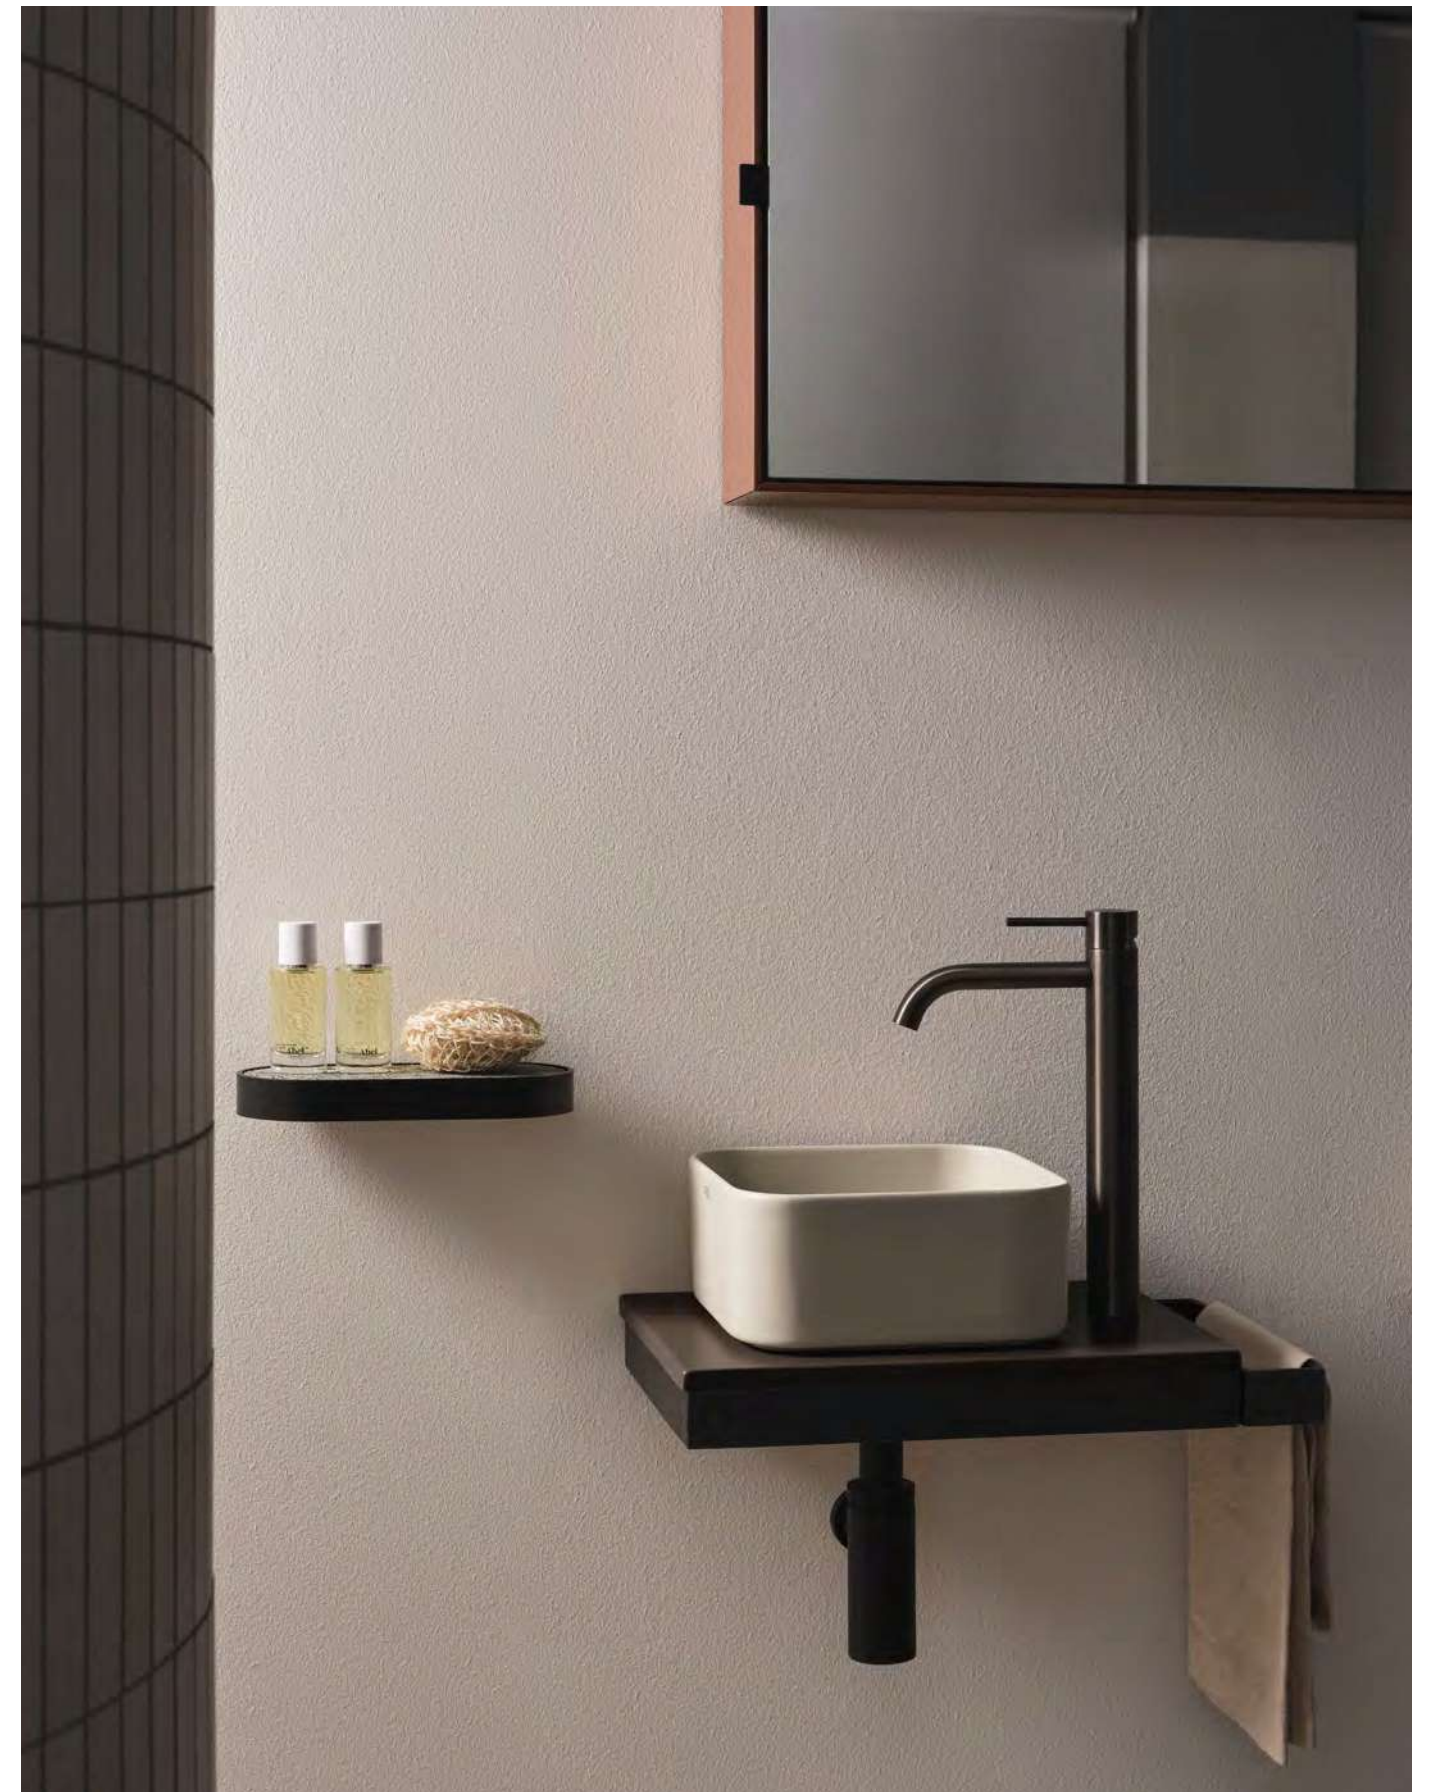

Un piccolo sistema dalla logica essenziale, composto da una struttura in metallo e dal piano ceramico con la possibilità di abbinare i due lavabi Minimo tondo e quadrato. Le geometrie sono volutamente semplici e lineari in una visione di insieme leggera e rigorosa.

A small system with an essential logic, consisting of a metal structure and a ceramic countertop with the possibility of combining the two Minimo washbasins, round and square. The geometries are deliberately simple and linear in a light and rigorous overall vision.

Minimultiplo: lavabi Minimo quadrati in ceramica finitura Lino, piani in ceramica finitura Fango, strutture e portasciugamani finitura Nero Matt. Mensola Ovale: finitura Nero Matt, piano in pietra Azul Noche. Specchio Simple Box finitura Ninfea. Cassettiera Luisa composta da 2 moduli h 34, finitura Arenaria.

Minimultiplo: Minimo square ceramic washbasins in Lino finish, ceramic countertops in Fango finish, structures and towel rails in Matt Black finish. Oval shelf: Matt Black finish, Azul Noche stone top. Simple Box mirror in Ninfea finish. Luisa drawer unit composed of two h 34 modules in Arenaria finish.