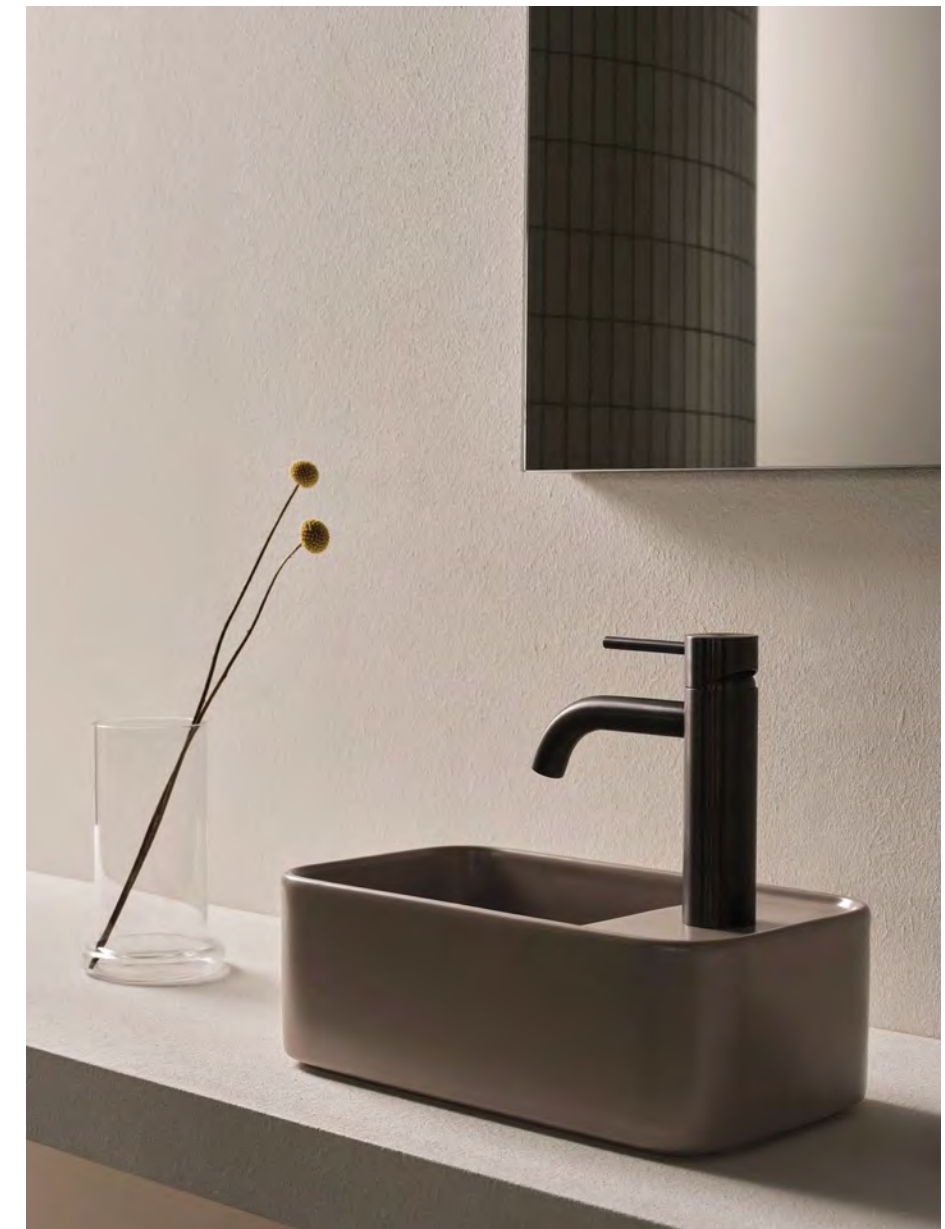

A square washbasin - Les Petites 35 - and two oval washbasins - Les Petites 46 and 60 - all feature a metal structure or frame with a minimalist design, which serves as a practical towel holder and countertop. The latter can also be in ceramic to compliment the washbasin. A solution that enhances the bathroom environment by transforming the functional element into a decorative one.

Lavabo Les Petites quadrato in ceramica finitura Anemone. Mensola Tonda: finitura Nero Matt, piano in vetro.
Bicchiere in metallo finitura Nero Matt. Specchio con cinta in cuoio bianco.

Les Petites square washbasin in ceramic with Anemone finish. Round shelf: Matt Black finish, glass top.
Metal cup in Matt Black finish. Mirror with white leather belt.