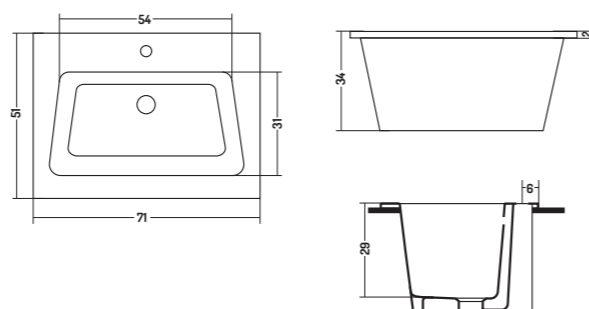

COD. MX07050101

Lavabo Appoggio/
Incasso

Counter/Recessed
Basin

71x51x h 34 cm