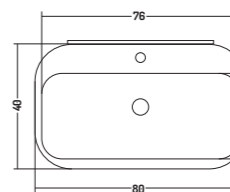

COD. QB08040101

Lavabo Parete 80

Wall-Hung Basin 80

74,4x40x h 15,4 cm