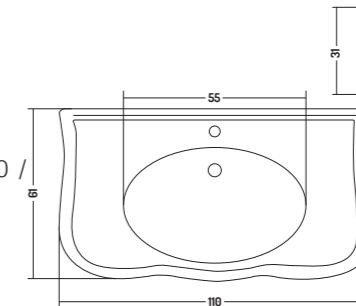

COD. PA11061101

Lavabo Parete 110 /
1 Foro

Wall Hung Basin 110 /
1 Tap Hole

110x61x h 31 cm