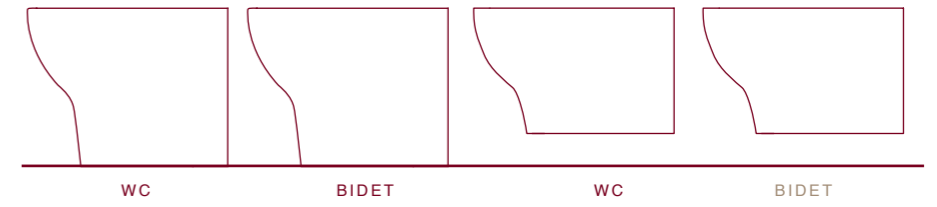

Slim Seat Cover

COD. SK20500001

Coprivaso

Seat Cover

TOUCH 1

TERRA E SOSPESA

FLOOR STANDING AND WALL HUNG

TERRA E SOSPESA
FLOOR STANDING AND WALL HUNG