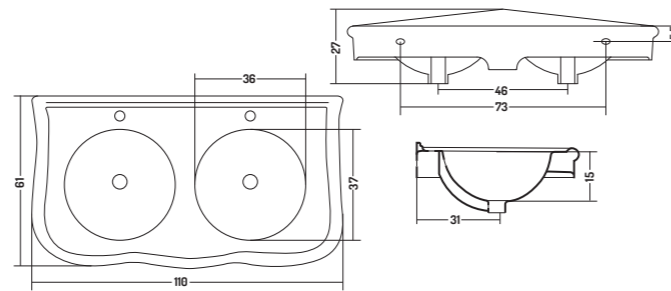

Consolle in
Doppiavasca / 1 Foro

Double Bowl
Console / 1 tap hole

110x61x h 31 cm

GAMBE

COD. PA01300001

Gambe Curve

Curved Legs

h 74 cm