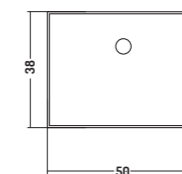

COD. SS05000001

Lavabo Sottopiano 50
Under Counter Basin 50
50x38x h 12 cm