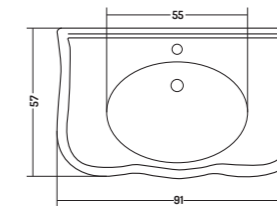

Lavabo Parete 70 / 1
Foro

Wall Hung Basin 70 /
1 Tap Hole

71x54x h 27,5 cm

COD. PA09054101

Lavabo Parete 90 / 1
Foro

Wall Hung Basin 90 /
1 Tap Hole

91x57x h 31 cm

COD. PA11061101