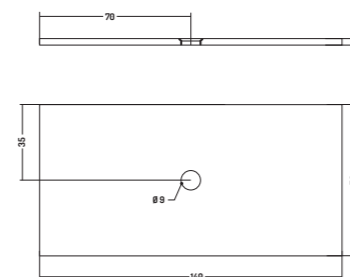

COD. PDFV714301
Piatto Doccia
Shower Tray
140x70 cm - H3