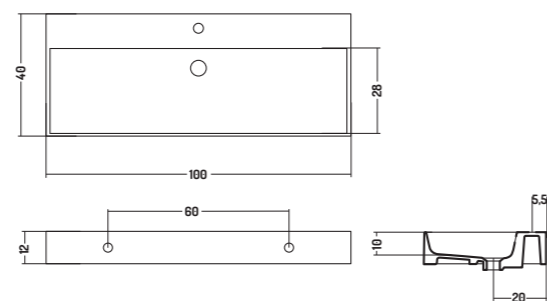

Lavabo Appoggio / Parete

Counter/Wall-Hung Basin

80x40x h 12 cm

COD. SS10040101

Lavabo Appoggio / Parete

Counter/Wall-Hung Basin

100x40x h 12 cm

COD. SS12040101