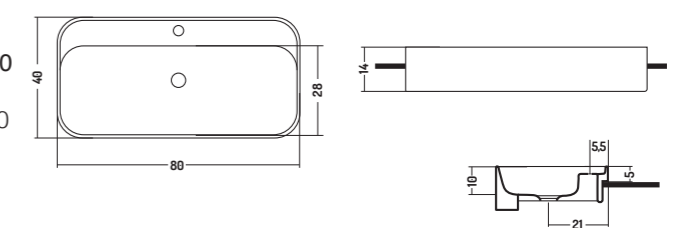

COD. SL06040101
Lavabo Semi Incasso 80
Semi-Recessed Basin 80
80,2x40,3x H 14 Cm