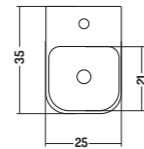

Lavabo Appoggio/
Parete / 1 Foro
Counter/ Wall-hung
basin / 1 tap hole

25x35x h 12 cm