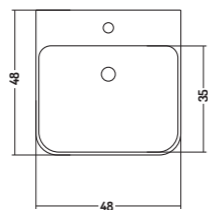

APPOGGIO/PARETE 48

COUNTER/WALL-HUNG 48

COD. SL04848101

Lavabo Appoggio/
Parete / 1 Foro

Counter/Wall-hung
basin / 1 tap hole

48x48x h 12 cm