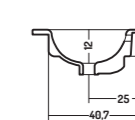

COD. SO06146101

Lavabo Incasso Soft 61

Recessed basin 61

61x46x h 16,8 cm

COD. SO07146101

Lavabo Incasso Soft 71

Recessed basin 121

71x46x h 16,8 cm