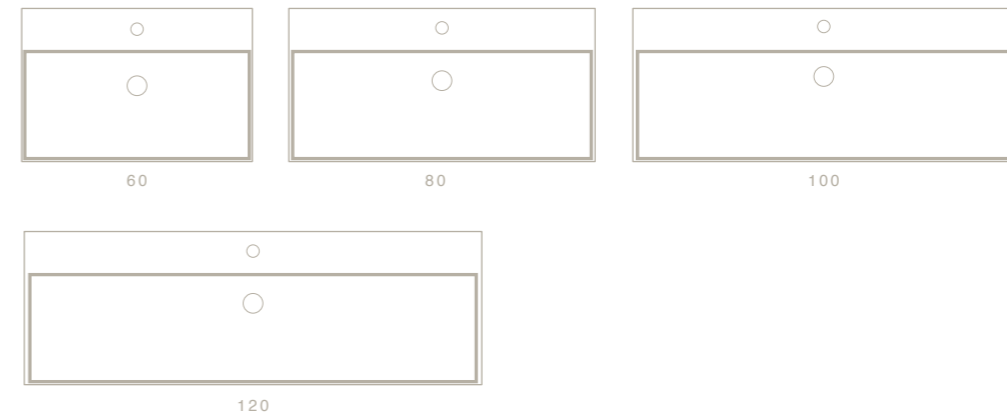

SLIM
SQUARE

APPOGGIO/PARETE 40
COUNTER/WALL-HUNG 40

APPOGGIO/PARETE 46
COUNTER/WALL-HUNG 46