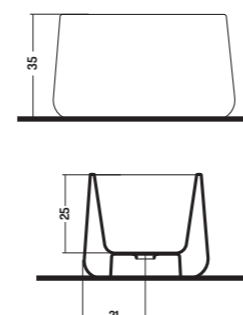

COUNTER/WALL-HUNG 41

APPOGGIO 42

COD. CT06042001

Lavabo in Appoggio 60
Counter Basin 60
60x42x h 35 cm

COUNTER 42

COD. CT08042001

Lavabo in Appoggio 80
Counter Basin 80
80x42x h 35 cm

APPOGGIO/PARETE 41