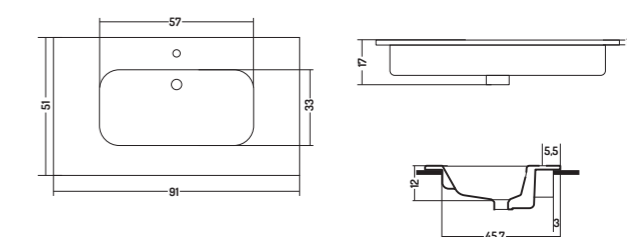

COD. QS09151101
Consolle Incasso 91
Recessed Consolle 91
91x51,5x h 17 cm