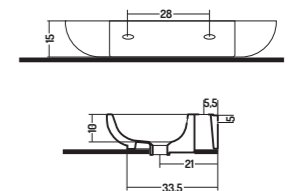

COD. QB08040101

Lavabo Parete 80

Wall-Hung Basin 80

74,4x40x h 15,4 cm