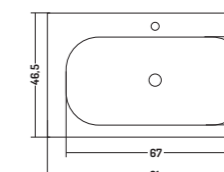

COD. SO08146101

Lavabo Incasso Soft 81

Recessed basin 81

81x46x h 16,8 cm