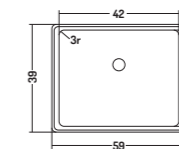

COD. QB05040001

Lavabo Sottopiano 50
Under Counter Basin 50
49x39 cm