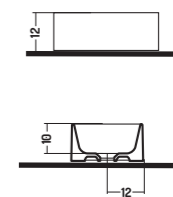

COD. SL03524001

Lavabo da Appoggio

Counter basin

35x25x h 10 cm