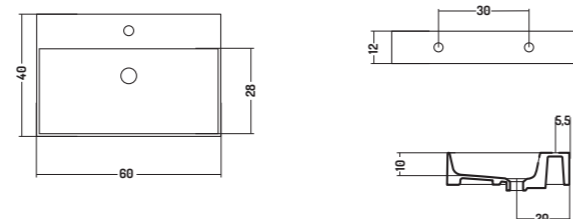

COUNTER/WALL-HUNG 40 - 46
COUNTER TOP 38

APPOGGIO/PARETE 40

COUNTER/WALL-HUNG 40

COD. SS06040101

Lavabo Appoggio / Parete

Counter/Wall-Hung Basin

60x40x h 12 cm

COD. SS08040101