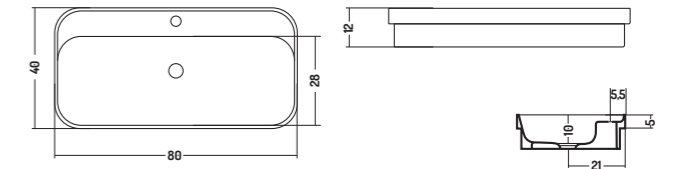

INCASSO 40

RECESSED 40

COD. SL06000101
 Lavabo incasso 60
 Recessed Basin 60
 60x40x h 14 cm

COD. SL08000101
 Lavabo Incasso 80
 Recessed Basin 80
 80x40x h 14 cm

SEMI INCASSO 40

SEMI RECESSED 40

COD. SL06040101
 Lavabo Semi Incasso 60
 Semi-Recessed Basin 60
 60,1x40,3x H 14 Cm