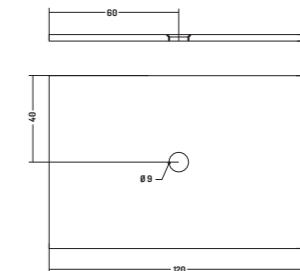

COD. PDFV812301
Piatto Doccia
Shower Tray
120x80 cm - H3