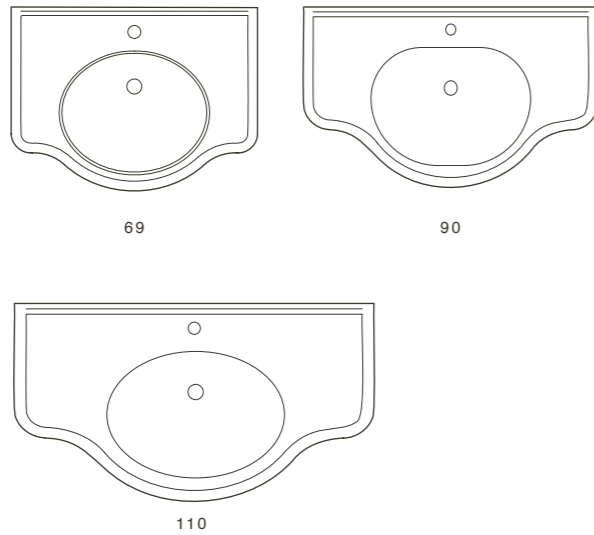

BIDET

WC

BIDET

TERRA MONOBLOCCO/CASSETTA A ZAINO/CASSETTA ALTA
FLOOR STANDING MONOBLOCK/LOW LEVEL CISTERN/HIGH LEVEL CISTERN

WC

WC

PARETE 54 - 57 - 61
WALL HUG 54 - 57 - 61

INCASSO 51 - 56 - 61
RECESSED 51 - 51 - 61