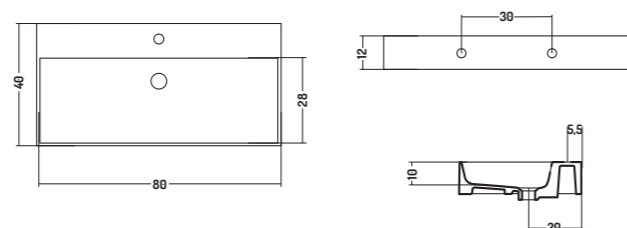

COD. SS08040101

Lavabo Appoggio / Parete

Counter/Wall-Hung Basin

80x40x h 12 cm