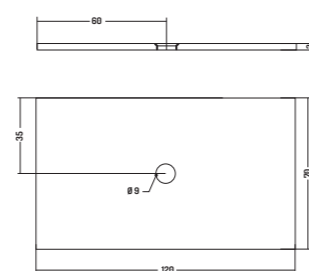

COD. PDFV717301
 Piatto Doccia
 Shower Tray
 170x70 cm - H3

COD. PDFV710301
 Piatto Doccia
 Shower Tray
 100x70 cm - H3

PIATTO DOCCIA 80

SHOWER TRAY 80

COD. PDFV712301
 Piatto Doccia
 Shower Tray
 120x70 cm - H3