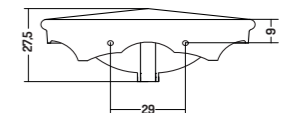

COD. PA07054101

Lavabo Parete 70 / 1
Foro

Wall Hung Basin 70 /
1 Tap Hole

71x54x h 27,5 cm