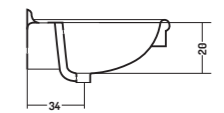

Lavabo Parete 70 / 1
Foro

Wall Hung Basin 70 /
1 Tap Hole

71x54x h 27,5 cm

COD. PA09054101

Lavabo Parete 90 / 1
Foro

Wall Hung Basin 90 /
1 Tap Hole

91x57x h 31 cm

COD. PA11061101