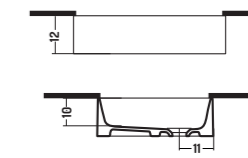

COD. SS05000001

Lavabo Sottopiano 50
Under Counter Basin 50
50x38x h 12 cm