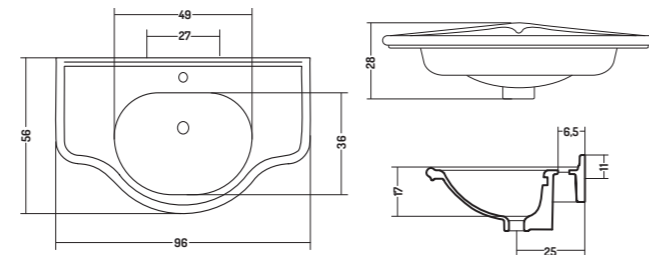

GAMBE

COD. PA01200001

Gambe Dritte

Straight Legs

h74 cm

LEGS

COLONNA

COD. PA01100001

Colonna

Pedestal

h 66 cm

PEDESTAL

COD. PA09000101

Consolle da Incasso
90 / 1 Foro

Recessed Console 90
/ 1 Tap Hole

90x56x h 28 cm