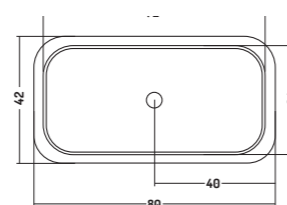

COUNTER/WALL-HUNG 41

APPOGGIO 42

COD. CT06042001

Lavabo in Appoggio 60
Counter Basin 60
60x42x h 35 cm

COUNTER 42

COD. CT08042001

Lavabo in Appoggio 80
Counter Basin 80
80x42x h 35 cm

APPOGGIO/PARETE 41