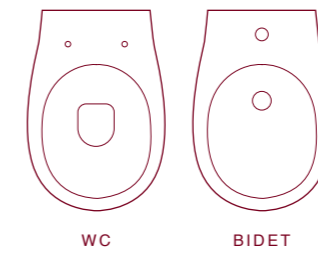

Slim Seat Cover

COD. SK20500001

Coprivaso

Seat Cover

TOUCH 1

TERRA E SOSPESA

FLOOR STANDING AND WALL HUNG

TERRA E SOSPESA
FLOOR STANDING AND WALL HUNG