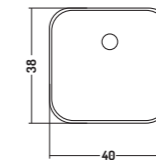

48x48x h 12 cm

COD. SL04038001

Lavabo da Appoggio

Counter basin

40x38x h 10 cm

COD. SL06048101

Lavabo Appoggio/
Parete / 1 Foro

Counter/Wall-hung
basin / 1 tap hole