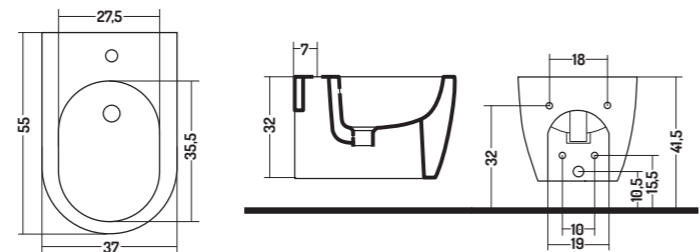

Skip Wc Wall Hung
(Fixing Screws Included)

55x37x h 31 cm

COD. SK007N5501

Bidet Sospeso Skip
(Comprensivo di Fissaggi)

Skip Bidet Wall Hung
(Fixing Screws Included)

55x37x h 31 cm

COPRI WC

SEAT COVER