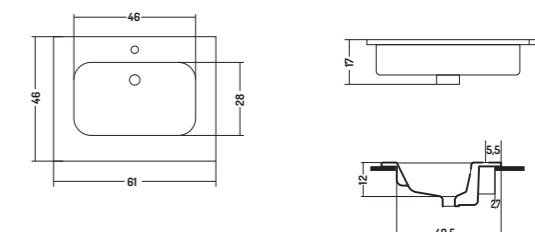

COD. QS06146101
Consolle Incasso 61
Recessed Consolle 61
61x46,5x h 17 cm