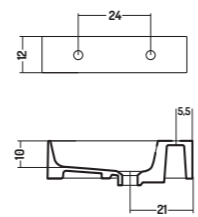

APPOGGIO/PARETE 48

COUNTER/WALL-HUNG 48

COD. SL04848101

Lavabo Appoggio/
Parete / 1 Foro

Counter/Wall-hung
basin / 1 tap hole

48x48x h 12 cm