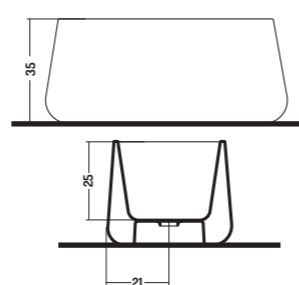

COUNTER/WALL-HUNG 41

APPOGGIO 42

COD. CT06042001

Lavabo in Appoggio 60
Counter Basin 60
60x42x h 35 cm

COUNTER 42

COD. CT08042001

Lavabo in Appoggio 80
Counter Basin 80
80x42x h 35 cm

APPOGGIO/PARETE 41