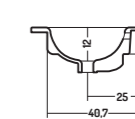

COD. SO08146101

Lavabo Incasso Soft 81

Recessed basin 81

81x46x h 16,8 cm