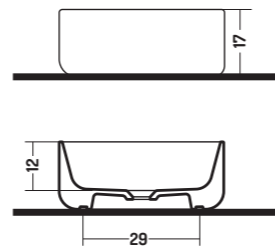

APPOGGIO 40Ø - 50

Lucidi/Glossy

Satinati/Matt

APPOGGIO 40Ø - 50

COD. RD04000001

Lavabo Round da Appoggio
Counter Basin Rund
40 Ø h 17 cm