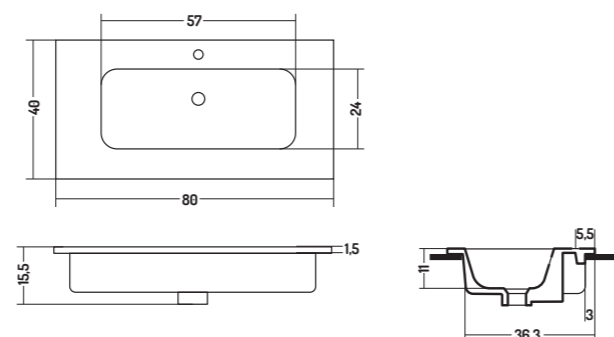

COD. QS08140101
Consolle Incasso 81
Recessed Consolle 81
81x40,5x h 10,8 cm