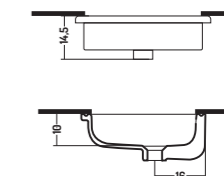

COD. QB05040001

Lavabo Sottopiano 50
Under Counter Basin 50
49x39 cm