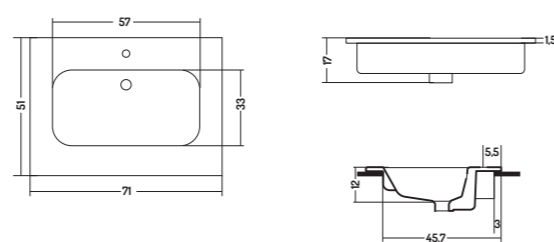

COD. QS07151101
Consolle Incasso 71
Recessed Consolle 71
71x51,5x h 17 cm