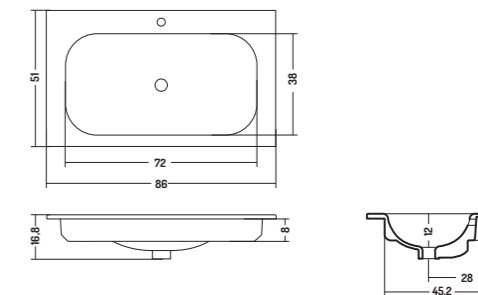

Recessed basin 81

81x51x h 16,8 cm

COD. SO08651101

Lavabo Incasso Soft 86

Recessed basin 86

86x51x h 16,8 cm

COD. SO09151101

Lavabo Incasso Soft 91