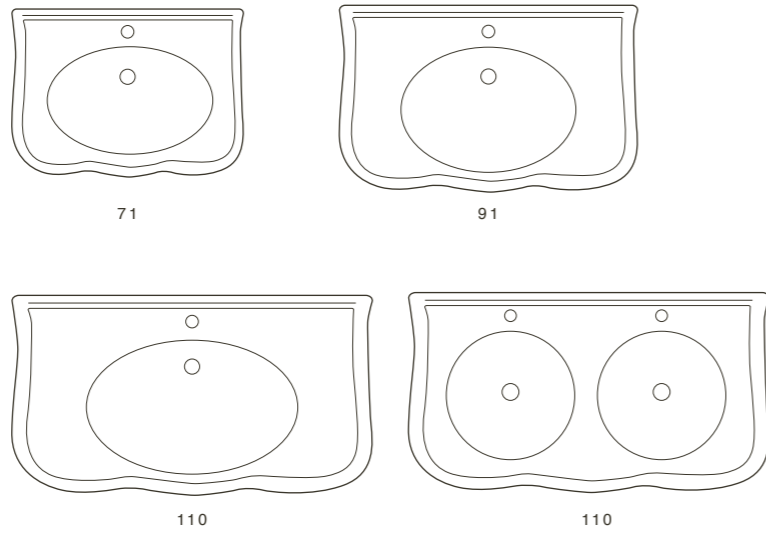

BIDET

WC

BIDET

TERRA MONOBLOCCO/CASSETTA A ZAINO/CASSETTA ALTA
FLOOR STANDING MONOBLOCK/LOW LEVEL CISTERN/HIGH LEVEL CISTERN

WC

WC

PARETE 54 - 57 - 61
WALL HUG 54 - 57 - 61

INCASSO 51 - 56 - 61
RECESSED 51 - 51 - 61