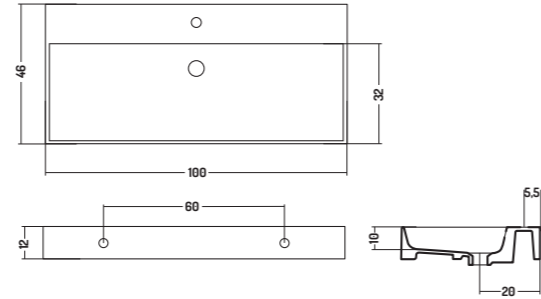

APPOGGIO/PARETE 46

COUNTER/WALL-HUNG 46

COD. SS10046101

Lavabo Appoggio / Parete
Counter/Wall-Hung Basin

100x46x h 12 cm