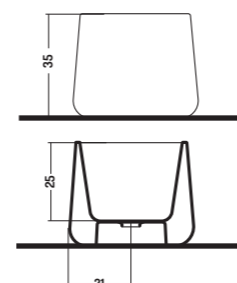

Lucidi/Glossy 

APPOGGIO 42Ø

COD. CT04200001

Lavabo in Appoggio 42
Counter Basin 42
Ø 42x h 35 cm

COUNTER 42Ø

APPOGGIO/PARETE 41

COD. CT08000101

Lavabo in Appoggio/
Parete 80
Wall Hung/Counter
Basin 80
80x41x h 18 cm