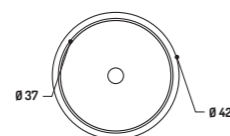

COD. CT04200001

Lavabo in Appoggio 42
Counter Basin 42
Ø 42x h 35 cm