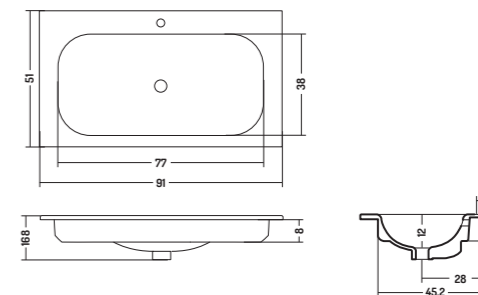

COD. SO09151101

Lavabo Incasso Soft 91

Recessed basin 91

91x51x h 16,8 cm