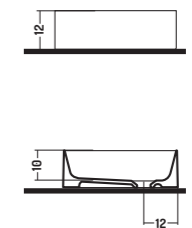

48x48x h 12 cm

COD. SL04038001

Lavabo da Appoggio

Counter basin

40x38x h 10 cm

COD. SL06048101

Lavabo Appoggio/
Parete / 1 Foro

Counter/Wall-hung
basin / 1 tap hole