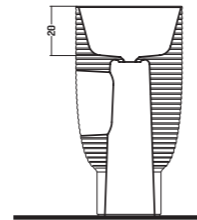

INCASSO 38

COD. LO070i3801

Lavabo Loom
Appoggio/ Incasso 70

Counter/ Recessed
Basin Loom 70

70x38x h 18 cm

Lucidi/Glossy

Satinati/Matt

RECESSED 38

FREESTANGIND

COD. LO08542001

Lavabo Freestanding
Loom

LOOM Freestanding
Washbasin

Ø 42,6 x h 85 cm