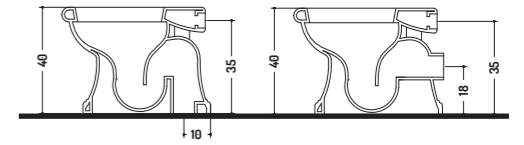

WC/BIDET

COD. PA00100001

Wc A Terra Paolina
Scarico S

Paolina Floor Standing
Wc Floor Drain

56,5x39x h 40 cm