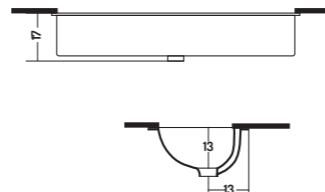

COD. KN08034001

Lavabo Sottopiano 80
Under Counter Basin 80
80x34,5x H 17,5 cm