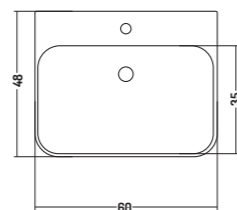

COD. SL06048101

Lavabo Appoggio/
Parete / 1 Foro

Counter/Wall-hung
basin / 1 tap hole

60x48x h 12 cm