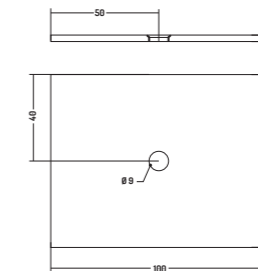

COD. PDFV810301
Piatto Doccia
Shower Tray
100x80 cm - H3