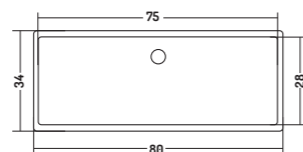

COD. KN08034001

Lavabo Sottopiano 80
Under Counter Basin 80
80x34,5x H 17,5 cm