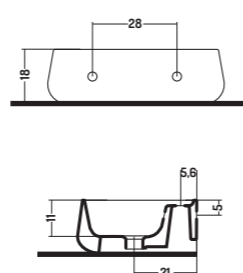

COUNTER/WALL-HUNG 41