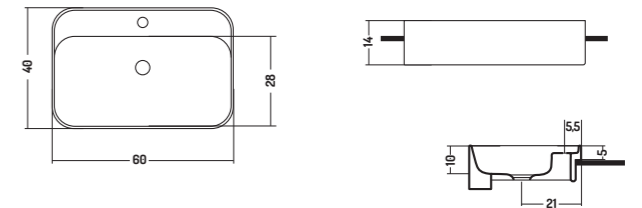

INCASSO 40

RECESSED 40

COD. SL06000101
 Lavabo incasso 60
 Recessed Basin 60
 60x40x h 14 cm

COD. SL08000101
 Lavabo Incasso 80
 Recessed Basin 80
 80x40x h 14 cm

SEMI INCASSO 40

SEMI RECESSED 40

COD. SL06040101
 Lavabo Semi Incasso 60
 Semi-Recessed Basin 60
 60,1x40,3x H 14 Cm