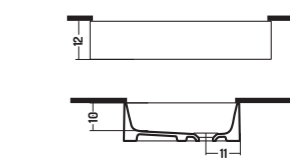

UNDER COUNTER SLIM SQUARE

COD. SS05000001

Lavabo Sottopiano 50
Under Counter Basin 50
50x38x h 12 cm

COD. SS06000001

Lavabo Sottopiano 60
Under Counter Basin 60
60x38x h 12 cm

COD. SS08000001

Lavabo Sottopiano 80
Under Counter Basin 80
80x38x H 12 Cm