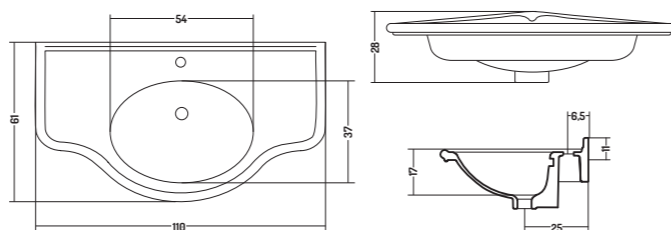

COD. PA11000101

Consolle da Incasso
110 / 1 Foro

Recessed Console
110 / 1 Tap Hole

110x61x h 29 cm