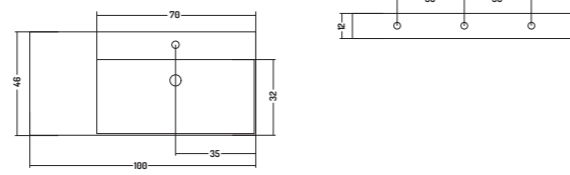

Lavabo Appoggio / Parete
Counter/Wall-Hung Basin

100x46x h 12 cm

COD. SS100DX101

Lavabo Appoggio / Parete
Counter/Wall-Hung Basin

101x46,2 h 12,5 cm

COD. SS12046101

Lavabo Appoggio / Parete
Counter/Wall-Hung Basin