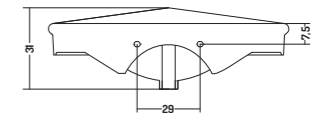

Lavabo Parete 70 / 1
Foro

Wall Hung Basin 70 /
1 Tap Hole

71x54x h 27,5 cm

COD. PA09054101

Lavabo Parete 90 / 1
Foro

Wall Hung Basin 90 /
1 Tap Hole

91x57x h 31 cm

COD. PA11061101