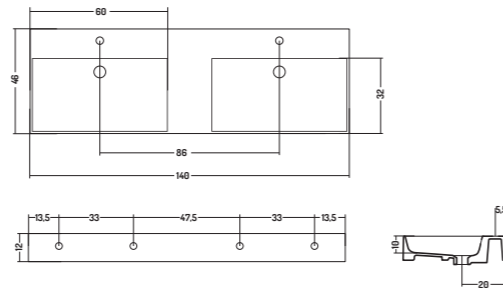

COD. SS14D46101

Consolle Doppia Vasca Appoggio/Parete
Wall-Hung/Counter Double Bowl Console

140x46x H 12 Cm