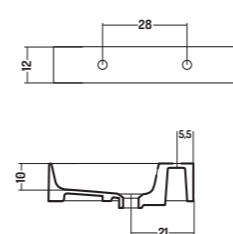

COD. SL06048101

Lavabo Appoggio/
Parete / 1 Foro

Counter/Wall-hung
basin / 1 tap hole

60x48x h 12 cm