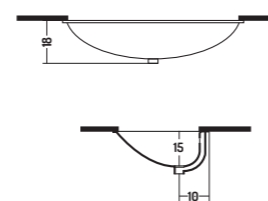

COD. KN08034001

Lavabo Sottopiano 80
Under Counter Basin 80
80x34,5x H 17,5 cm

SOTTOPIANO LUNA

UNDER COUNTER LUNA

COD. LU08240001

Lavabo Sottopiano 82
Under Counter Basin 82
82x40x H 18 cm

Lucidi/Glossy

SOTTOPIANO SLIM SQUARE