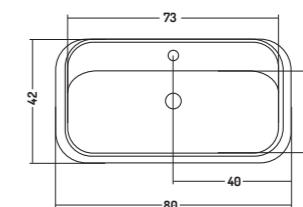

Lucidi/Glossy 

APPOGGIO 42Ø

COD. CT04200001

Lavabo in Appoggio 42
Counter Basin 42
Ø 42x h 35 cm

COUNTER 42Ø

APPOGGIO/PARETE 41

COD. CT08000101

Lavabo in Appoggio/
Parete 80
Wall Hung/Counter
Basin 80
80x41x h 18 cm