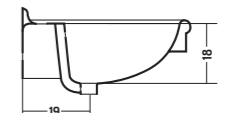

COD. PA07054101

Lavabo Parete 70 / 1
Foro

Wall Hung Basin 70 /
1 Tap Hole

71x54x h 27,5 cm