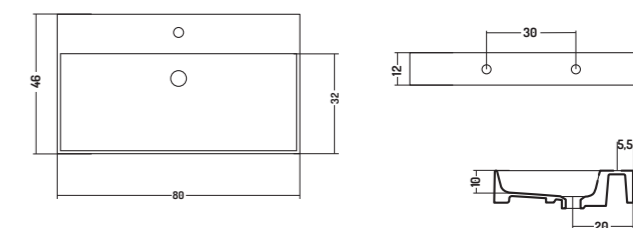

60x46x h 12 cm

COD. SS08046101

Lavabo Appoggio / Parete

Counter/Wall-Hung Basin

80x46x h 12 cm

APPOGGIO/PARETE 46

COUNTER/WALL-HUNG 46

COD. SS10046101