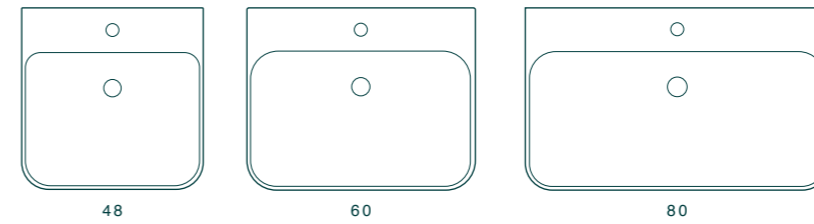

COUNTER/WALL-HUNG 35 - 48

COUNTER 25 - 38 - 40Ø

BOWLS 42Ø - 60

RECESSED 40

SEMI RECESSED 40

APPOGGIO/PARETE 35
COUNTER/WALL-HUNG 35

APPOGGIO/PARETE 48
COUNTER/WALL-HUNG 48

APPOGGIO 25 - 38 - 40Ø
COUNTER 25 - 38 - 40Ø