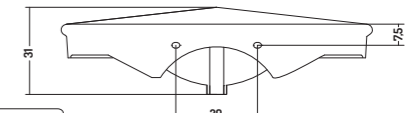

COD. PA11061101

Lavabo Parete 110 /
1 Foro

Wall Hung Basin 110 /
1 Tap Hole

110x61x h 31 cm