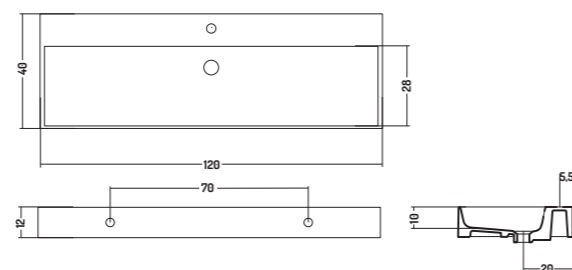

COD. SS12040101

Lavabo Appoggio / Parete

Counter/Wall-Hung Basin

120x40x h 12 cm