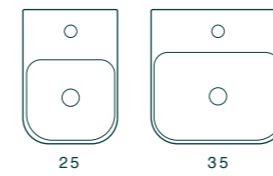

COUNTER/WALL-HUNG 35 - 48

COUNTER 25 - 38 - 40Ø

BOWLS 42Ø - 60

RECESSED 40

SEMI RECESSED 40

APPOGGIO/PARETE 35
COUNTER/WALL-HUNG 35

APPOGGIO/PARETE 48
COUNTER/WALL-HUNG 48

APPOGGIO 25 - 38 - 40Ø
COUNTER 25 - 38 - 40Ø