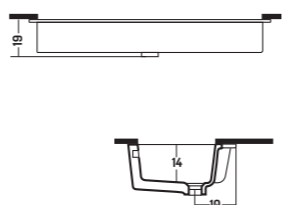

COD. SM08342001

Lavabo Sottopiano 80
Under Counter Basin 80
84x h 17,7 cm