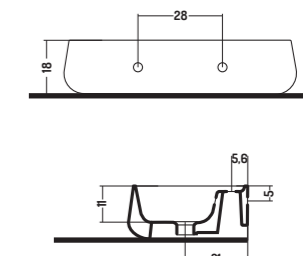

COUNTER/WALL-HUNG 41