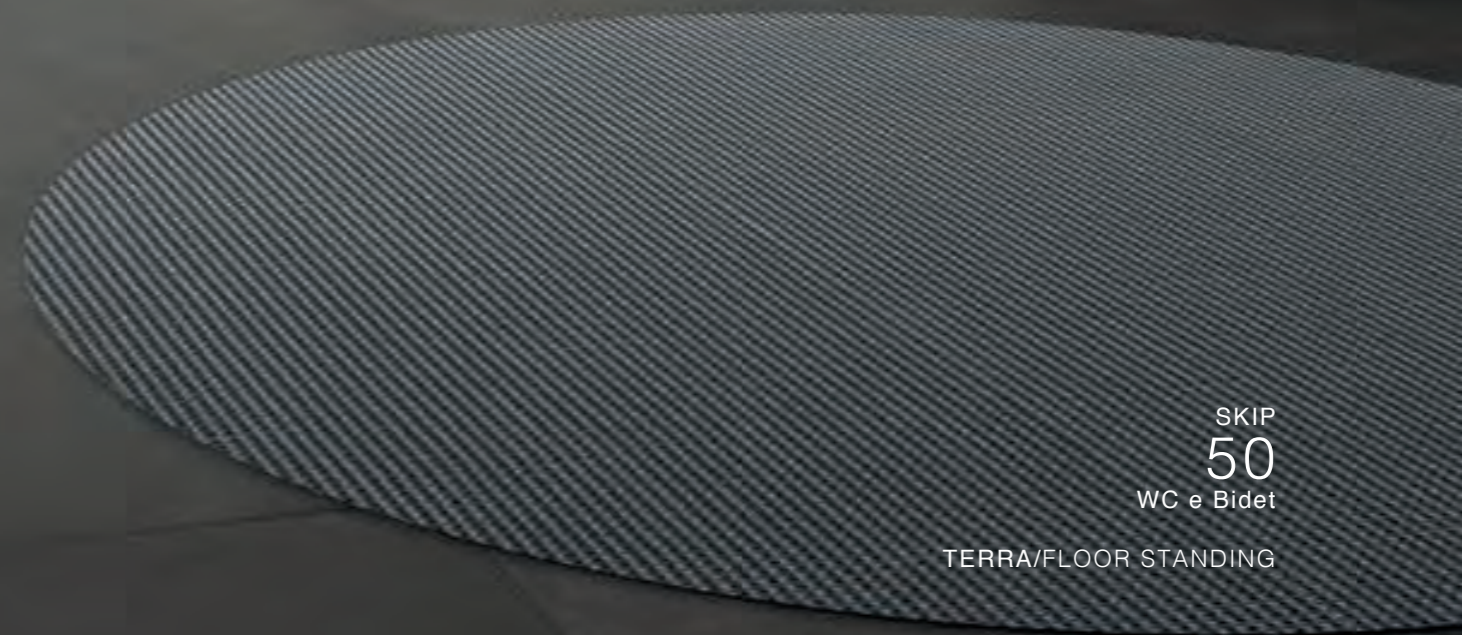

SKIP
50
WC e Bidet

TERRA/FLOOR STANDING