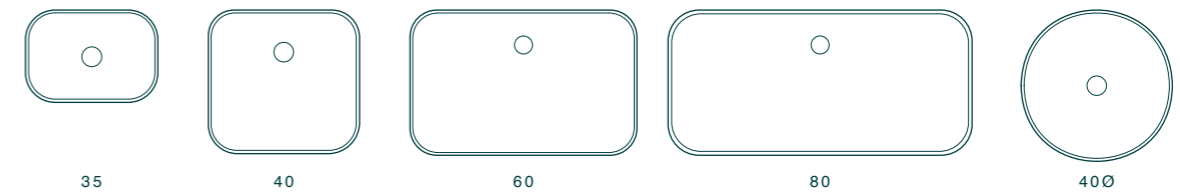

COUNTER/WALL-HUNG 35 - 48

COUNTER 25 - 38 - 40Ø

BOWLS 42Ø - 60

RECESSED 40

SEMI RECESSED 40

APPOGGIO/PARETE 35
COUNTER/WALL-HUNG 35

APPOGGIO/PARETE 48
COUNTER/WALL-HUNG 48

APPOGGIO 25 - 38 - 40Ø
COUNTER 25 - 38 - 40Ø