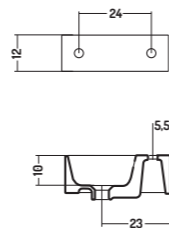

80x48x h 12 cm

APPOGGIO 25 - 38 - 40Ø

COUNTER 25 - 38 - 40Ø

COD. SL03535101

Lavabo Appoggio/
Parete / 1 Foro

Counter/Wall-hung
basin / 1 tap hole

35x35x h 12 cm

COD. SL03524001