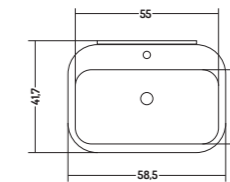

COUNTER TOP 40

APPOGGIO/PARETE 40

COD. QB06040101

Lavabo Parete 60

Wall-Hung Basin 60

58,3x40x h 15,4 cm

COUNTER TOP/WALL-HUNG 40

COD. QB08040101