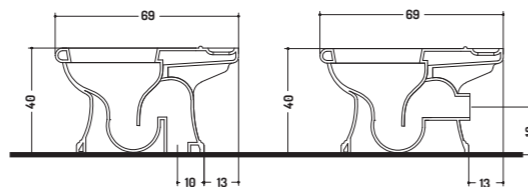

47x21x h 35 cm

COD. PA00800001

Cassetta Alta Paolina

Paolina High Level
Cistern

45,5x21 cm

COPRI WC

COVER SEAT

COD. PA20520001