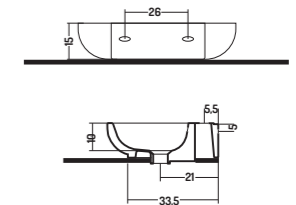

COUNTER TOP 40

APPOGGIO/PARETE 40

COD. QB06040101

Lavabo Parete 60

Wall-Hung Basin 60

58,3x40x h 15,4 cm

COUNTER TOP/WALL-HUNG 40

COD. QB08040101