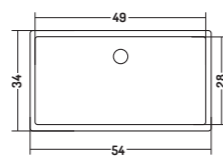

COD. SM06341001

Lavabo Sottopiano 60
Under Counter Basin 60
63x h 19 cm

COD. SM08342001

Lavabo Sottopiano 80
Under Counter Basin 80
84x h 17,7 cm

SOTTOPIANO KANAL

UNDER COUNTER KANAL

COD. KN06034001

Lavabo Sottopiano 60
Under Counter Basin 60
54x34,5x H 17,5 cm