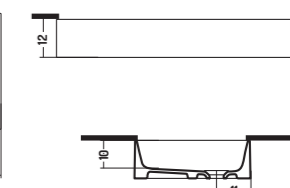

UNDER COUNTER SLIM SQUARE

COD. SS05000001

Lavabo Sottopiano 50
Under Counter Basin 50
50x38x h 12 cm

COD. SS06000001

Lavabo Sottopiano 60
Under Counter Basin 60
60x38x h 12 cm

COD. SS08000001

Lavabo Sottopiano 80
Under Counter Basin 80
80x38x H 12 Cm