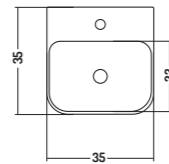

80x48x h 12 cm

APPOGGIO 25 - 38 - 40Ø

COUNTER 25 - 38 - 40Ø

COD. SL03535101

Lavabo Appoggio/
Parete / 1 Foro

Counter/Wall-hung
basin / 1 tap hole

35x35x h 12 cm

COD. SL03524001