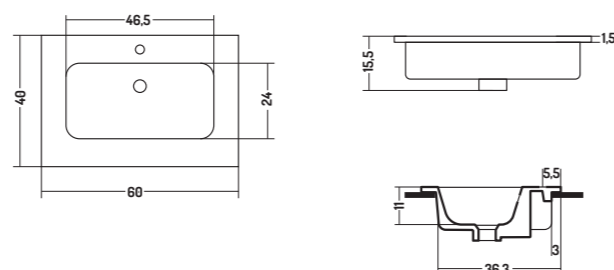

QUBO SQUARE 40
CONSOLLE INCASSO 40

RECESSED CONSOLLE 40

COD. QS06140101
Consolle Incasso 61
Recessed Consolle 61
61x40,5x h 10,8 cm