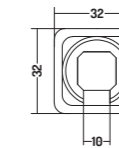

LEGS

COLONNA

COD. PA01100001

Colonna

Pedestal

h 66 cm