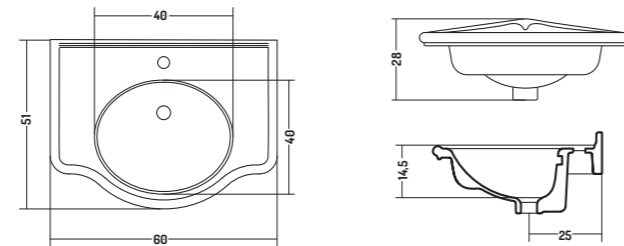

GAMBE

COD. PA01300001

Gambe Curve

Curved Legs

h 74 cm

LEGS

INCASSO 51 - 56 - 61

RECESSED 51 - 56 - 61

COD. PA07000101

Consolle da Incasso
70 / 1 Foro

Recessed Console 70
/ 1 Tap Hole

69x51x h 14,5 cm