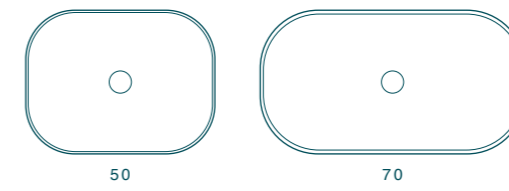

INCASSO 38
RECESSED 38