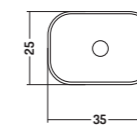

Lavabo da Appoggio

Counter basin

35x25x h 10 cm