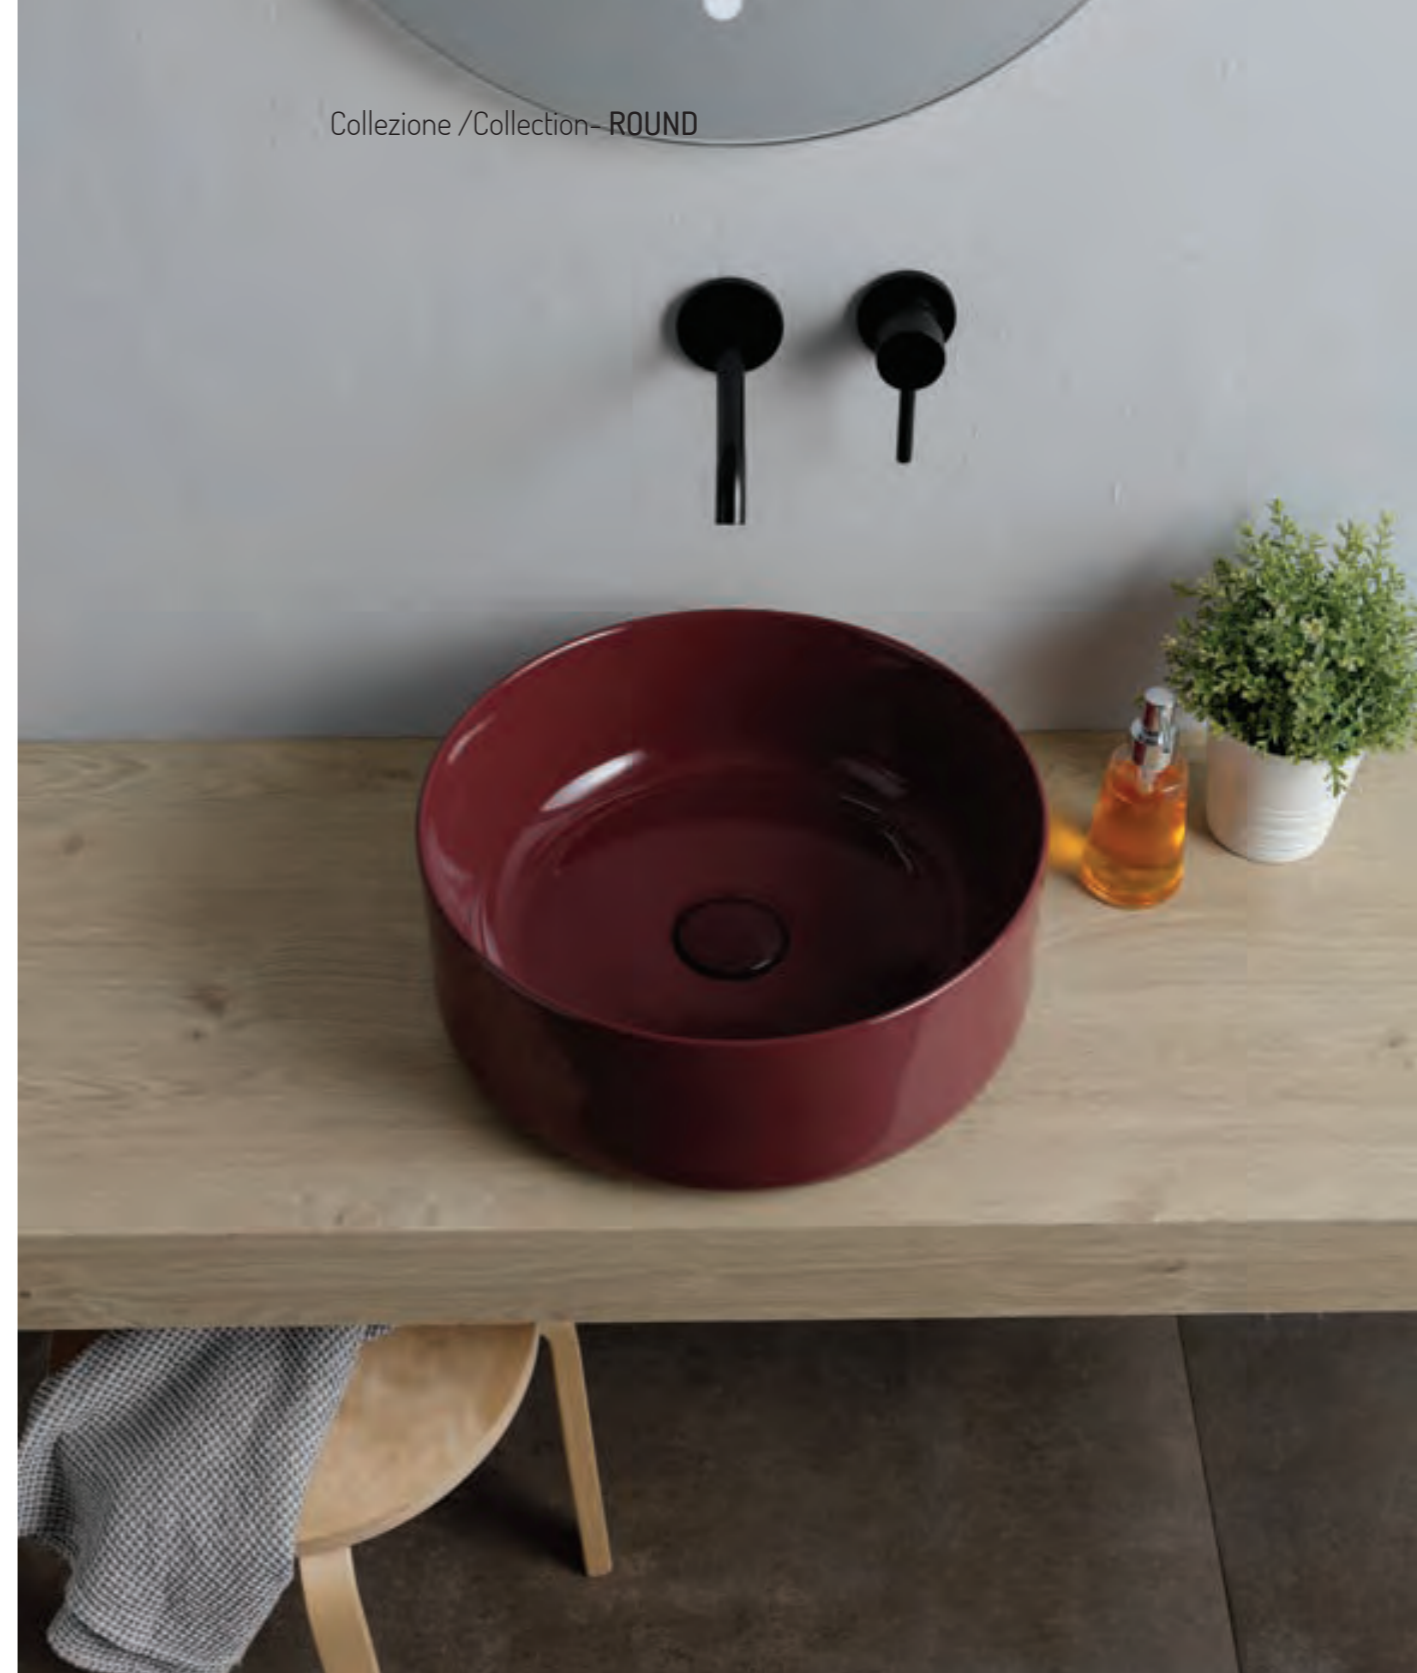

Collezione /Collection- ROUND