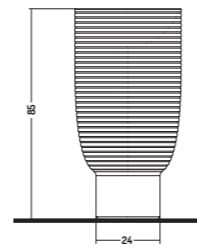

INCASSO 38

COD. LO070i3801

Lavabo Loom
Appoggio/ Incasso 70

Counter/ Recessed
Basin Loom 70

70x38x h 18 cm

Lucidi/Glossy

Satinati/Matt

RECESSED 38

FREESTANGIND

COD. LO08542001

Lavabo Freestanding
Loom

LOOM Freestanding
Washbasin

Ø 42,6 x h 85 cm