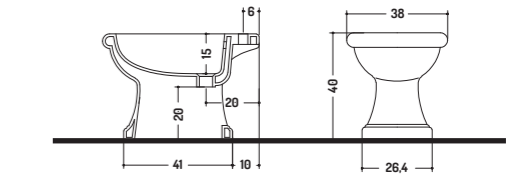

COD. PA00600101

Bidet a Terra Paolina
1 Foro

Paolina Floor Standing
Bidet 1 Tap Hole

58x40x h 39,5 cm