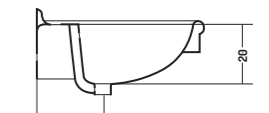

COD. PA11061101

Lavabo Parete 110 /
1 Foro

Wall Hung Basin 110 /
1 Tap Hole

110x61x h 31 cm