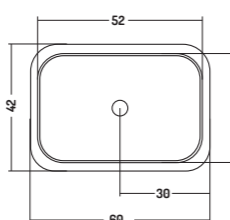

COUNTER/WALL-HUNG 41

APPOGGIO 42

COD. CT06042001

Lavabo in Appoggio 60
Counter Basin 60
60x42x h 35 cm

COUNTER 42

COD. CT08042001

Lavabo in Appoggio 80
Counter Basin 80
80x42x h 35 cm

APPOGGIO/PARETE 41