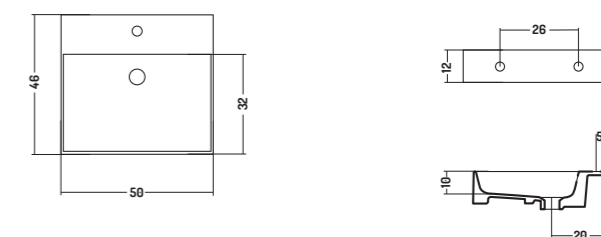

45x25x h 12 cm

SS05046101

Lavabo Appoggio / Parete

Counter/Wall-Hung Basin

50x46x h 12 cm

COD. SS06046101

Lavabo Appoggio / Parete

Counter/Wall-Hung Basin