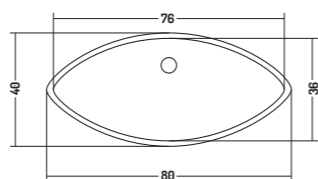

COD. KN08034001

Lavabo Sottopiano 80
Under Counter Basin 80
80x34,5x H 17,5 cm

SOTTOPIANO LUNA

UNDER COUNTER LUNA

COD. LU08240001

Lavabo Sottopiano 82
Under Counter Basin 82
82x40x H 18 cm

Lucidi/Glossy

SOTTOPIANO SLIM SQUARE