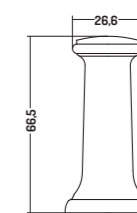

LEGS

COLONNA

COD. PA01100001

Colonna

Pedestal

h 66 cm