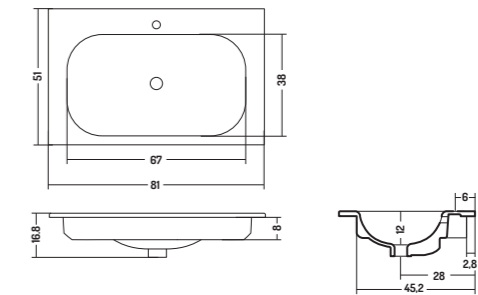

CONSOLLE INCASSO 51

CONSOLLE RECESSED 51

COD. SO08151101

Lavabo Incasso Soft 81

Recessed basin 81

81x51x h 16,8 cm