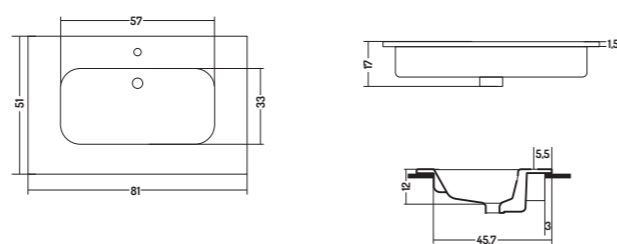

COD. QS08151101
Consolle Incasso 81
Recessed Consolle 81
81x51,5x h 17 cm