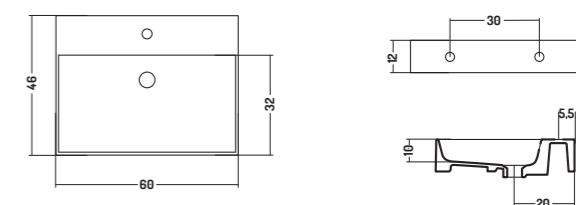

COD. SS06046101

Lavabo Appoggio / Parete

Counter/Wall-Hung Basin

60x46x h 12 cm