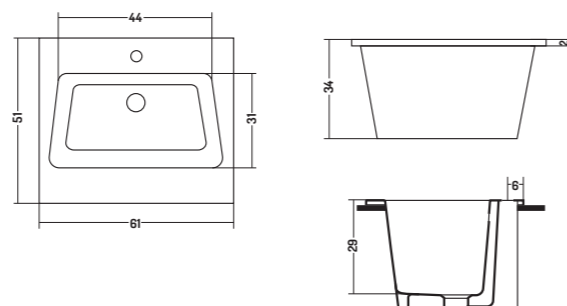

71

Lucidi/Glossy 

MAXY

COD. MX06050101

Lavabo Appoggio/
Incasso

Counter/Recessed
Basin

61x51x h 34 cm

COD. MX07050101