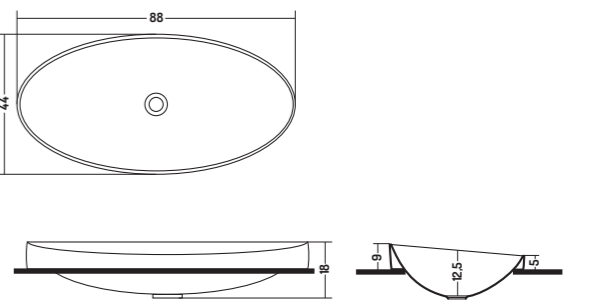

88x44x h 19 cm

TERRA E SOSPESA

APPOGGIO 38

INCASSO 38

FREE STANDING 42Ø

FLOOR STANDING AND WALL HUNG

COUNTER TOP 38

RECESSED 38