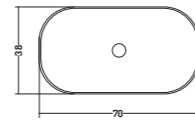

INCASSO 38

COD. LO070i3801

Lavabo Loom
Appoggio/ Incasso 70

Counter/ Recessed
Basin Loom 70

70x38x h 18 cm

Lucidi/Glossy

Satinati/Matt

RECESSED 38

FREESTANGIND

COD. LO08542001

Lavabo Freestanding
Loom

LOOM Freestanding
Washbasin

Ø 42,6 x h 85 cm