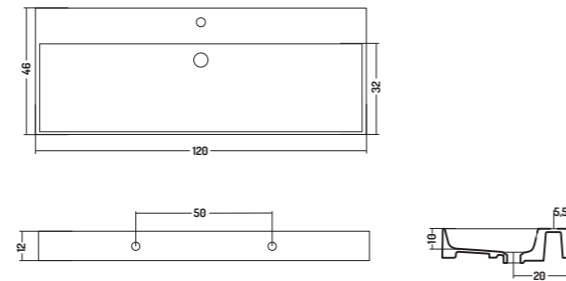

COD. SS12046101

Lavabo Appoggio / Parete
Counter/Wall-Hung Basin

120x46x H 12 Cm