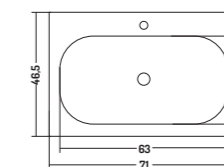

COD. SO06146101

Lavabo Incasso Soft 61

Recessed basin 61

61x46x h 16,8 cm

COD. SO07146101

Lavabo Incasso Soft 71

Recessed basin 121

71x46x h 16,8 cm