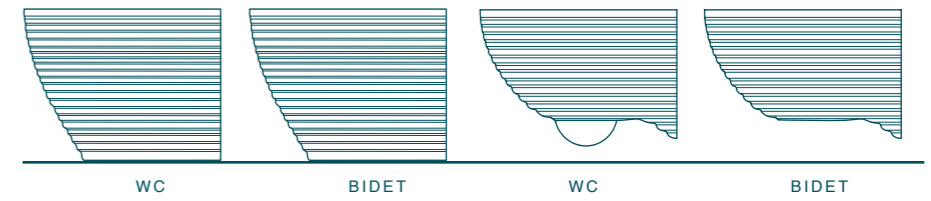

TERRA E SOSPESA

APPOGGIO 38

INCASSO 38

FREE STANDING 42Ø

FLOOR STANDING AND WALL HUNG

COUNTER TOP 38

RECESSED 38

FREE STANDING 42Ø

TERRA E SOSPESA
FLOOR STANDING AND WALL HUNG