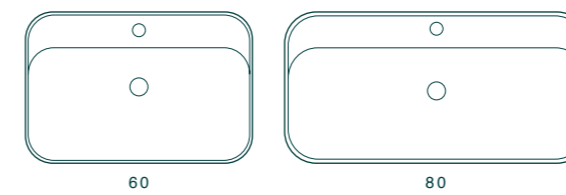

SEMINCASSO 40
SEMI RECESSED 40