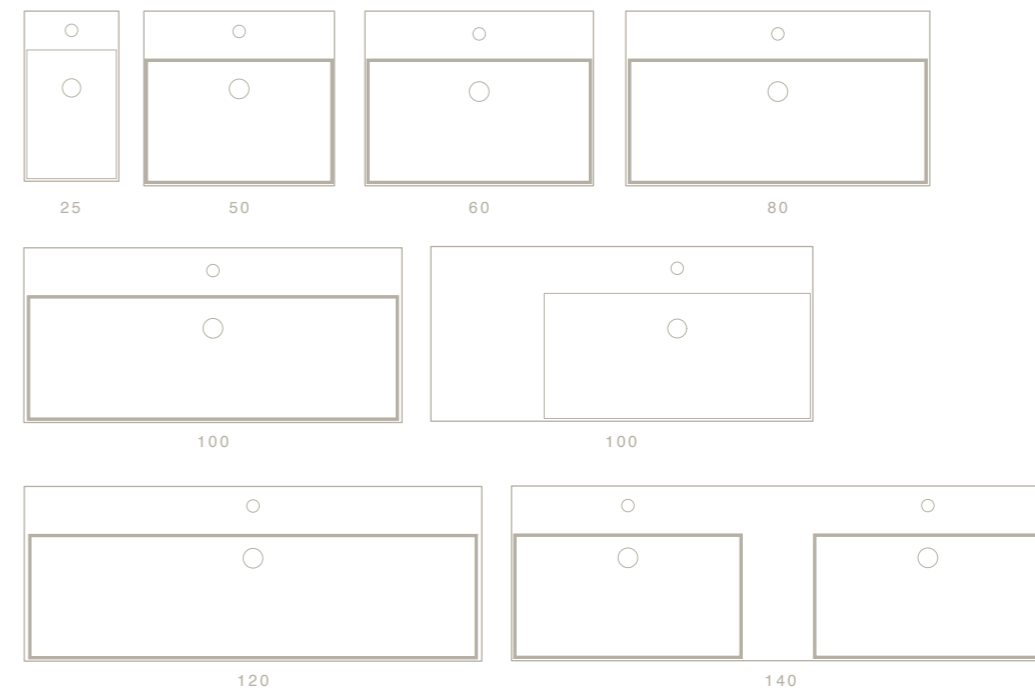

COD. SL06040101
 Lavabo Semi Incasso 80
 Semi-Recessed Basin 80
 80,2x40,3x H 14 Cm

SLIM
SQUARE

APPOGGIO/PARETE 40
COUNTER/WALL-HUNG 40

APPOGGIO/PARETE 46
COUNTER/WALL-HUNG 46

APPOGGIO 38
COUNTER TOP 38

APPOGGIO/PARETE 40 - 46
APPOGGIO 38