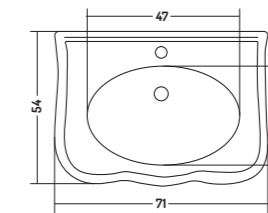

PARETE 54 - 57 - 61

WALL HUG 54 - 57 - 61

COD. PA07054101

Lavabo Parete 70 / 1
Foro

Wall Hung Basin 70 /
1 Tap Hole

71x54x h 27,5 cm