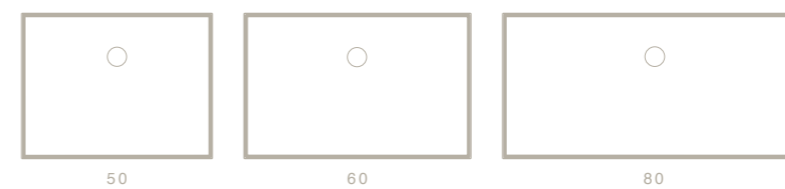

COD. SL06040101
 Lavabo Semi Incasso 80
 Semi-Recessed Basin 80
 80,2x40,3x H 14 Cm

SLIM
SQUARE

APPOGGIO/PARETE 40
COUNTER/WALL-HUNG 40

APPOGGIO/PARETE 46
COUNTER/WALL-HUNG 46

APPOGGIO 38
COUNTER TOP 38

APPOGGIO/PARETE 40 - 46
APPOGGIO 38