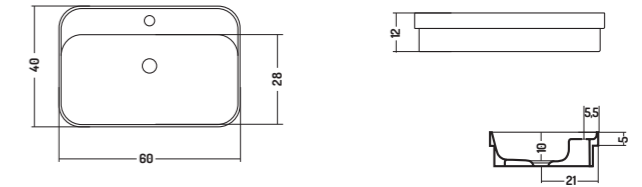

COD. SL06000101
Lavabo incasso 60
Recessed Basin 60
60x40x h 14 cm