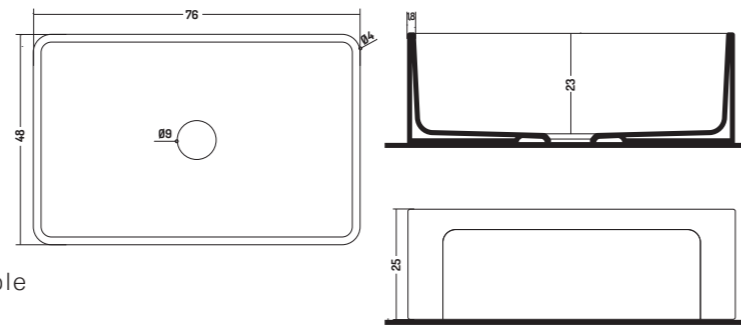

Sopra piano/
Sottopiano

Over top/
Under top

reversibile/reversible

COD. LT23019001

30"

Sopra piano/
Sottopiano

Over top/
Under top

reversibile/reversible