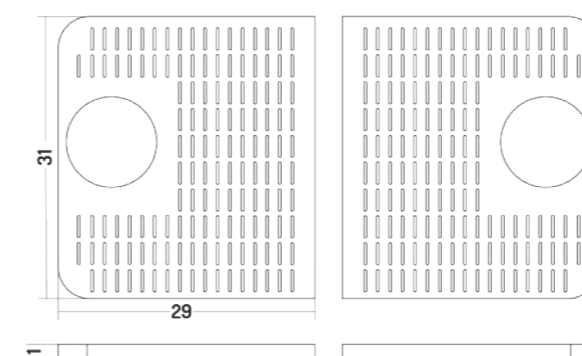

VASSOIO DA APPOGGIO
20" - 24" - 30" - 33"

SCOLAPASTA
20" - 24" - 30" - 33"

FOOD STRAINER
20" - 24" - 30" - 33"

COUNTER TRAY
20" - 24" - 30" - 33"

ACCESSORI POT/
POT ACCESSORIES

ACCESSORIO FONDO VASCA

BOTTOM BASIN ACCESSORY

POT 20"

POT 24"

POT 33" DV/DB

POT 30"

FARM SINK
24"

LAGOON
27"

BARREL
27"

BARREL
30"