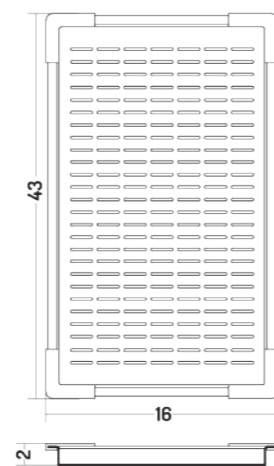

Over top/
Under top

COD. BC03019001

30"

Sopra piano/
Sottopiano

Over top/
Under top

ACCESSORI

ACCESSORIES

ACCESSORI POT/
POT ACCESSORIES

VASSOIO DA APPOGGIO
20" - 24" - 30" - 33"

SCOLAPASTA
20" - 24" - 30" - 33"

FOOD STRAINER
20" - 24" - 30" - 33"

COUNTER TRAY
20" - 24" - 30" - 33"

ACCESSORI POT/
POT ACCESSORIES

ACCESSORIO FONDO VASCA

BOTTOM BASIN ACCESSORY