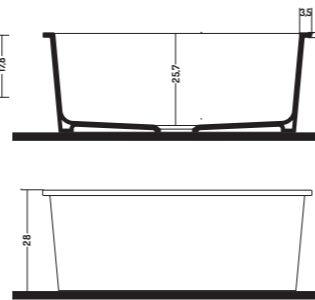

COD. BC03019001

30"

Sopra piano/
Sottopiano

Over top/
Under top