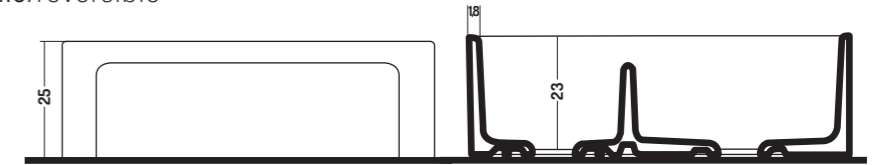

Lucidi/Glossy

COD. LT433D1901

33"

Sopra piano/
Sottopiano
Doppia vasca

Over top/
Under top
Double bowl

reversibile/reversible