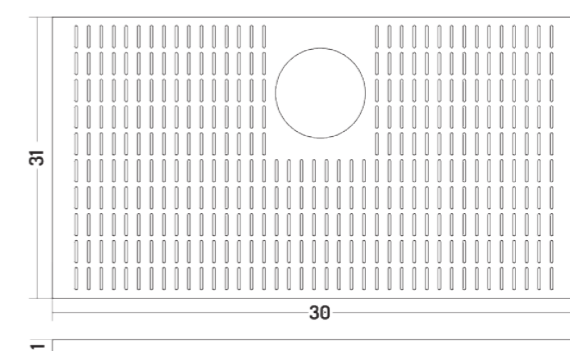

POT 20"

POT 24"

POT 33" DV/DB

POT 30"

FARM SINK
24"

LAGOON
27"

BARREL
27"

BARREL
30"