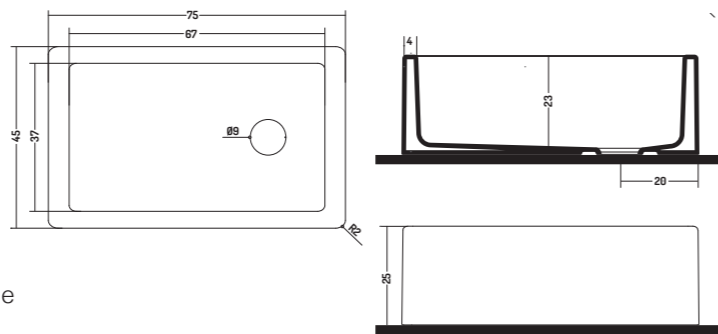

COD. FM03018001

30"

Sopra piano/
Sottopiano

Over top/
Under top

reversibile/reversible