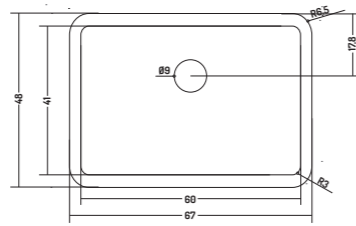

Lucidi/Glossy

BARREL

COD. BC02719001

27"

Sopra piano/
Sottopiano

Over top/
Under top