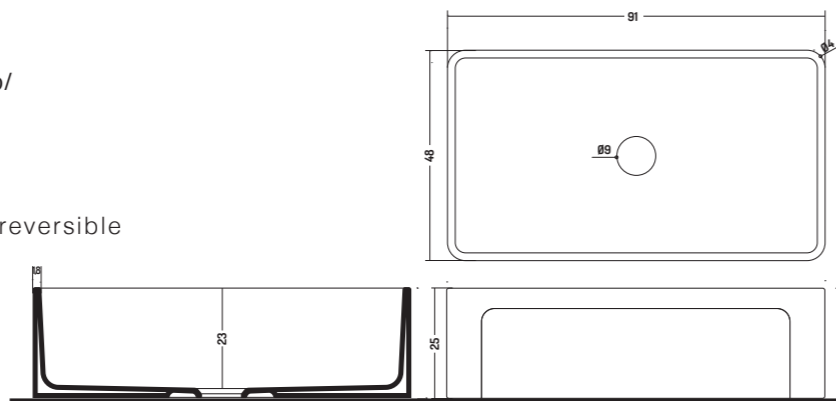

COD. LT33619001

36"

Sopra piano/
Sottopiano

Over top/
Under top

reversibile/reversible