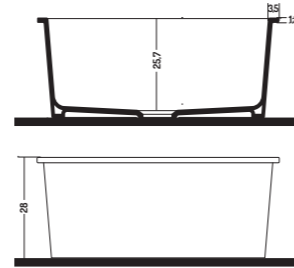

Lucidi/Glossy

BARREL

COD. BC02719001

27"

Sopra piano/
Sottopiano

Over top/
Under top