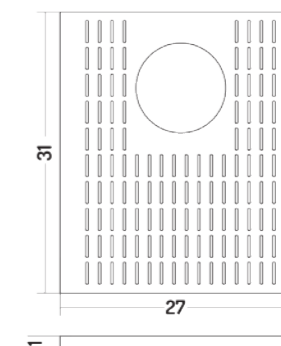

VASSOIO DA APPOGGIO
20" - 24" - 30" - 33"

SCOLAPASTA
20" - 24" - 30" - 33"

FOOD STRAINER
20" - 24" - 30" - 33"

COUNTER TRAY
20" - 24" - 30" - 33"

ACCESSORI POT/
POT ACCESSORIES

ACCESSORIO FONDO VASCA

BOTTOM BASIN ACCESSORY

POT 20"

POT 24"

POT 33" DV/DB

POT 30"

FARM SINK
24"

LAGOON
27"

BARREL
27"

BARREL
30"