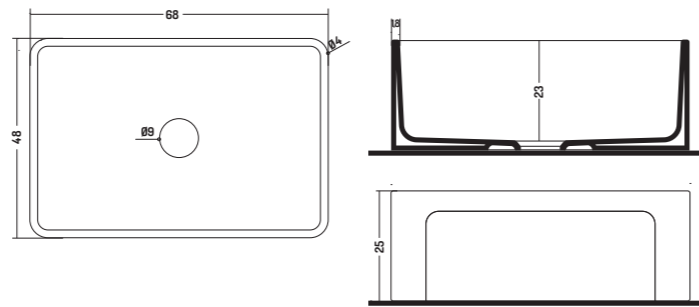

Lucidi/Glossy

LAGOON

COD. LT12719001

27"

Sopra piano/
Sottopiano

Over top/
Under top

reversibile/reversible