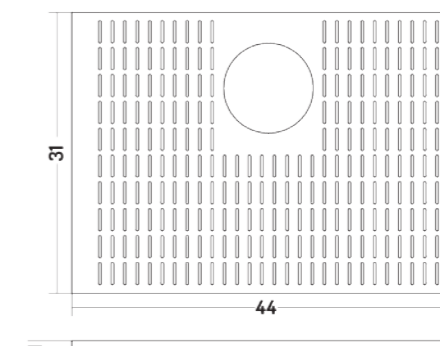

VASSOIO DA APPOGGIO
20" - 24" - 30" - 33"

SCOLAPASTA
20" - 24" - 30" - 33"

FOOD STRAINER
20" - 24" - 30" - 33"

COUNTER TRAY
20" - 24" - 30" - 33"

ACCESSORI POT/
POT ACCESSORIES

ACCESSORIO FONDO VASCA

BOTTOM BASIN ACCESSORY

POT 20"

POT 24"

POT 33" DV/DB

POT 30"

FARM SINK
24"

LAGOON
27"

BARREL
27"

BARREL
30"