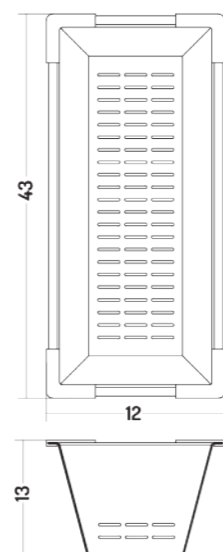

Over top/
Under top

COD. BC03019001

30"

Sopra piano/
Sottopiano

Over top/
Under top

ACCESSORI

ACCESSORIES

ACCESSORI POT/
POT ACCESSORIES

VASSOIO DA APPOGGIO
20" - 24" - 30" - 33"

SCOLAPASTA
20" - 24" - 30" - 33"

FOOD STRAINER
20" - 24" - 30" - 33"

COUNTER TRAY
20" - 24" - 30" - 33"

ACCESSORI POT/
POT ACCESSORIES

ACCESSORIO FONDO VASCA

BOTTOM BASIN ACCESSORY

POT 20"

POT 24"

POT 33" DV/DB

POT 30"

FARM SINK
24"

LAGOON
27"

BARREL
27"

BARREL
30"