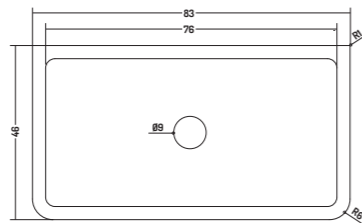

COD. LT03318001

33"

Sopra piano/
Sottopiano

Over top/
Under top

reversibile/reversible