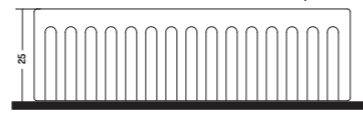

COD. LT03318001

33"

Sopra piano/
Sottopiano

Over top/
Under top

reversibile/reversible