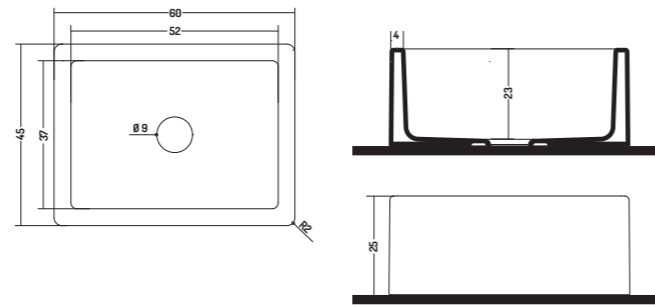

Lucidi/Glossy

FARM SINK

COD. FM02418001

24"

Sopra piano/
Sottopiano

Over top/
Under top

reversibile/reversible