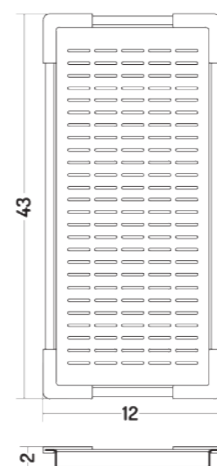

Over top/
Under top

COD. BC03019001

30"

Sopra piano/
Sottopiano

Over top/
Under top

ACCESSORI

ACCESSORIES

ACCESSORI POT/
POT ACCESSORIES

VASSOIO DA APPOGGIO
20" - 24" - 30" - 33"

SCOLAPASTA
20" - 24" - 30" - 33"

FOOD STRAINER
20" - 24" - 30" - 33"

COUNTER TRAY
20" - 24" - 30" - 33"

ACCESSORI POT/
POT ACCESSORIES

ACCESSORIO FONDO VASCA

BOTTOM BASIN ACCESSORY

POT 20"

POT 24"

POT 33" DV/DB

POT 30"

FARM SINK
24"

LAGOON
27"

BARREL
27"

BARREL
30"