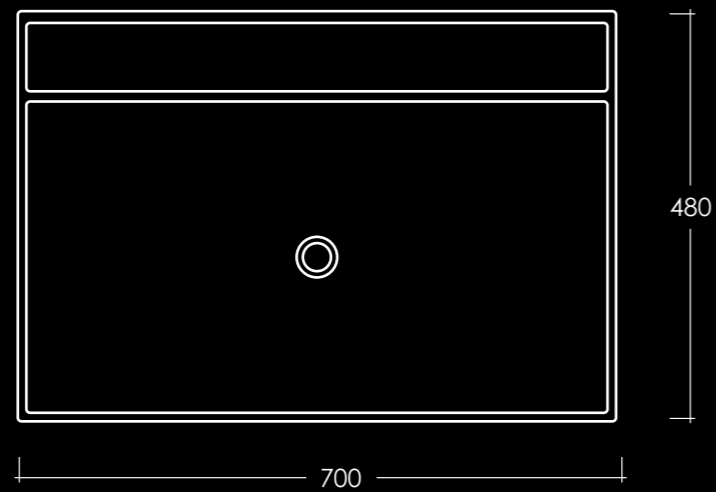

7504

Lavabo sospeso 70x48xh20 bianco matt
Wall-hung washbasin 70x48xh20 matt white.
Lavabo suspendido 70x48xh20 blanco mate.
Lavabo suspendu 70x48xh20 blanc mat.