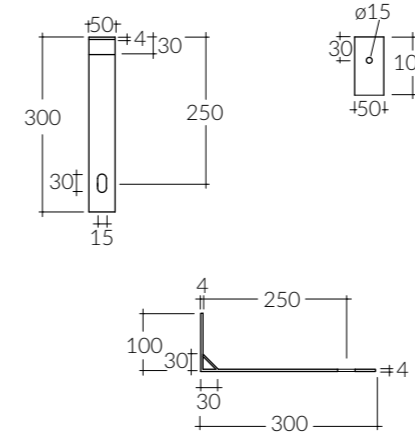

Cod. 7540

Staffa per lavabo sospeso (x2)
Bracket for wall hung washbasin (x2)

Soporte para lavabo suspendido (x2)
Patte de fixation pour lavabo suspendu (x2)